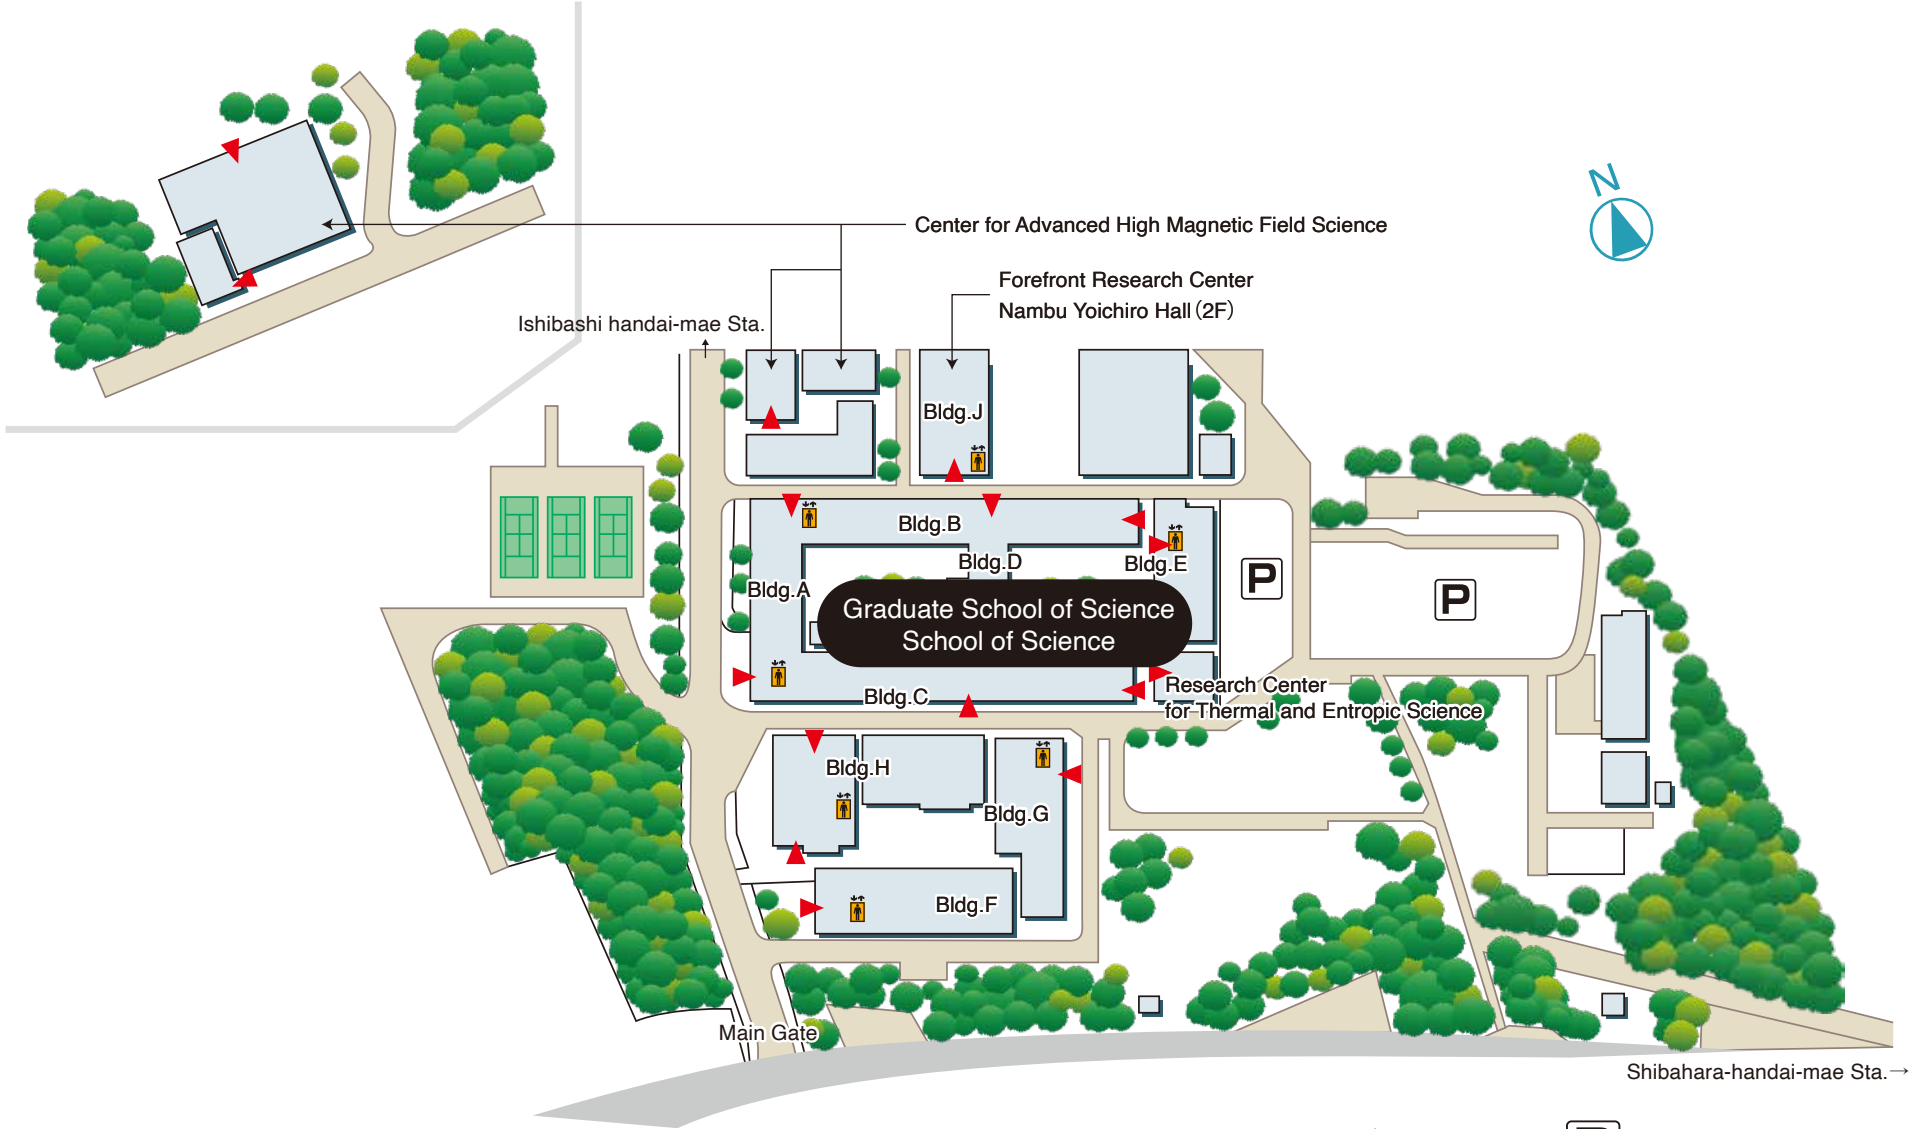

Buildings of Graduate School of Science

Building area: 13,764m²
Architectural area: 57,755m²

- ▲ Entrance
- Ⓟ Parking area
- 🚪 Elevator