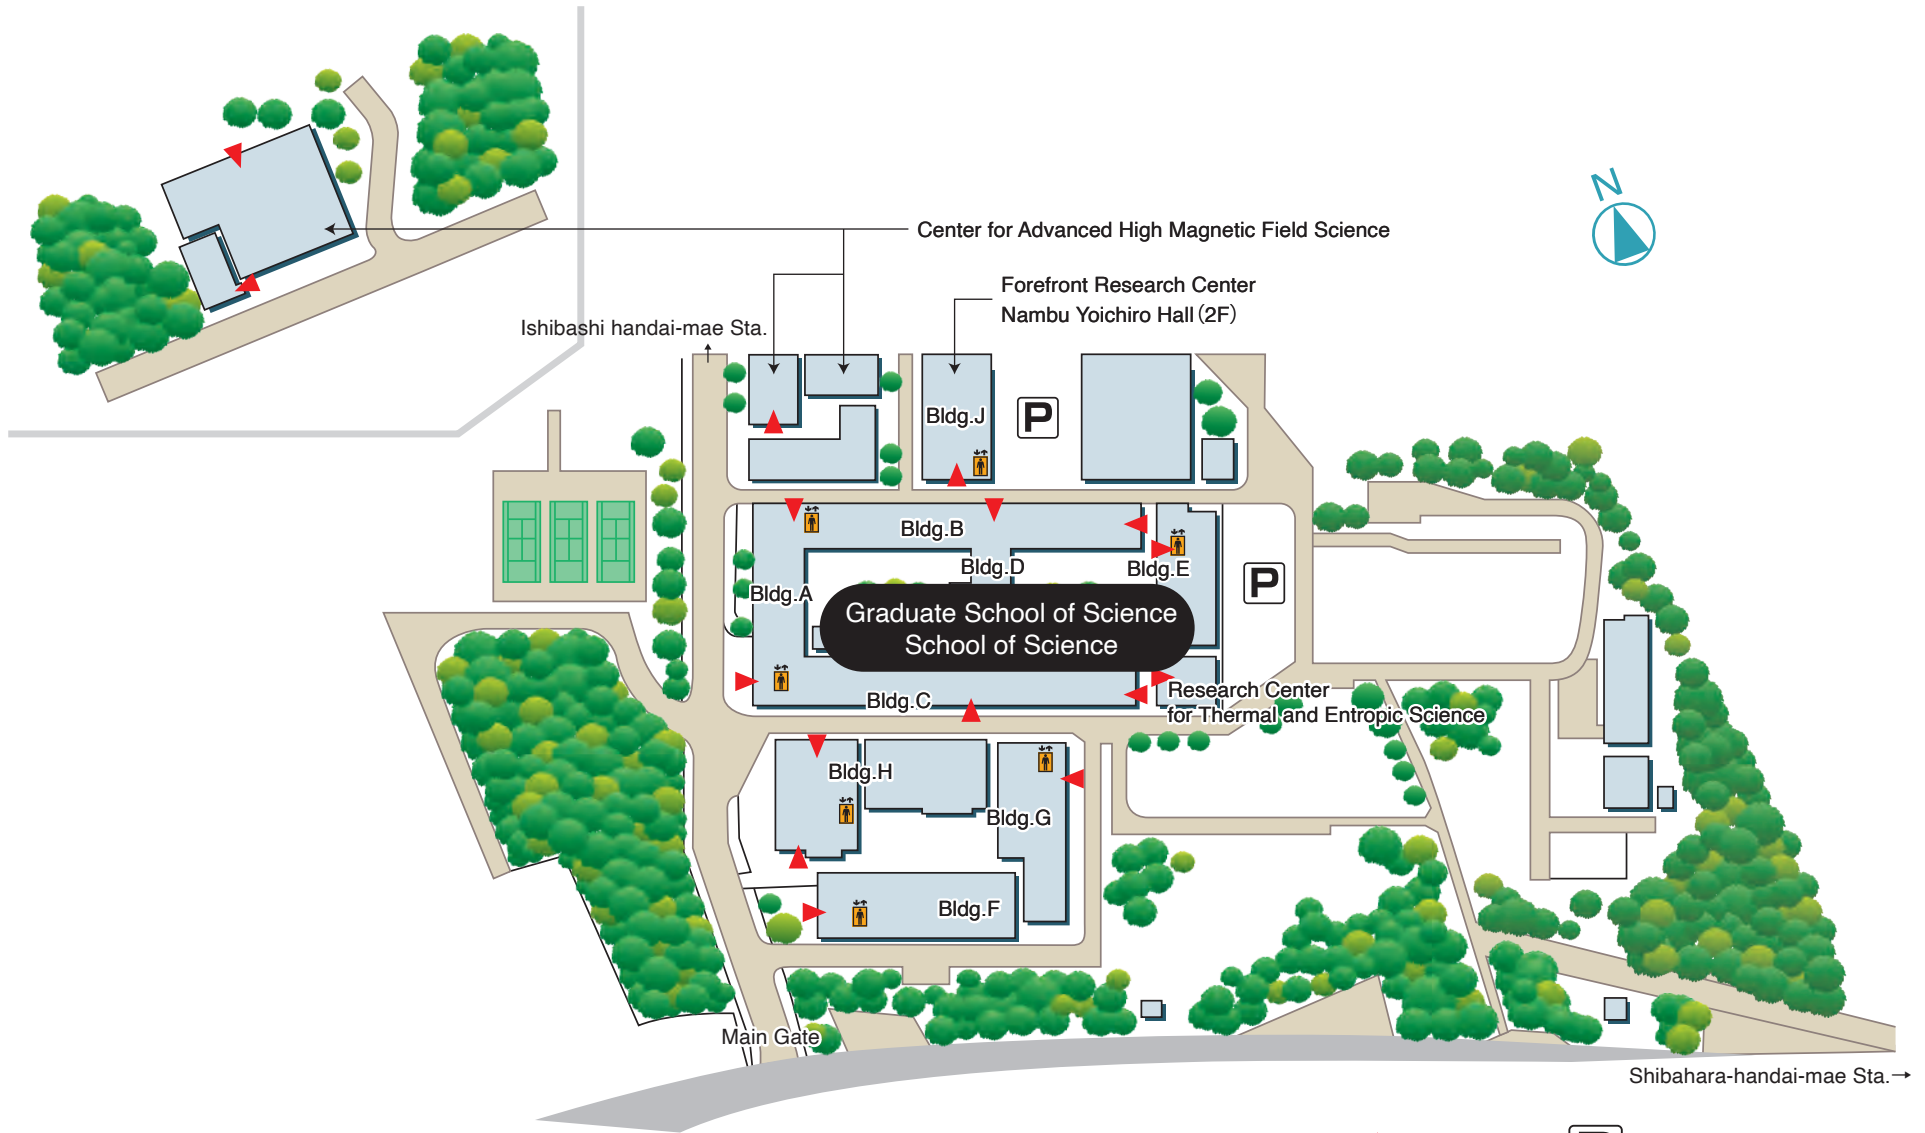

Buildings of Graduate School of Science

Building area: 13,764 m²
Architectural area: 57,755 m²

- ▲ Entrance
- P Parking area
- 🚪 Elevator