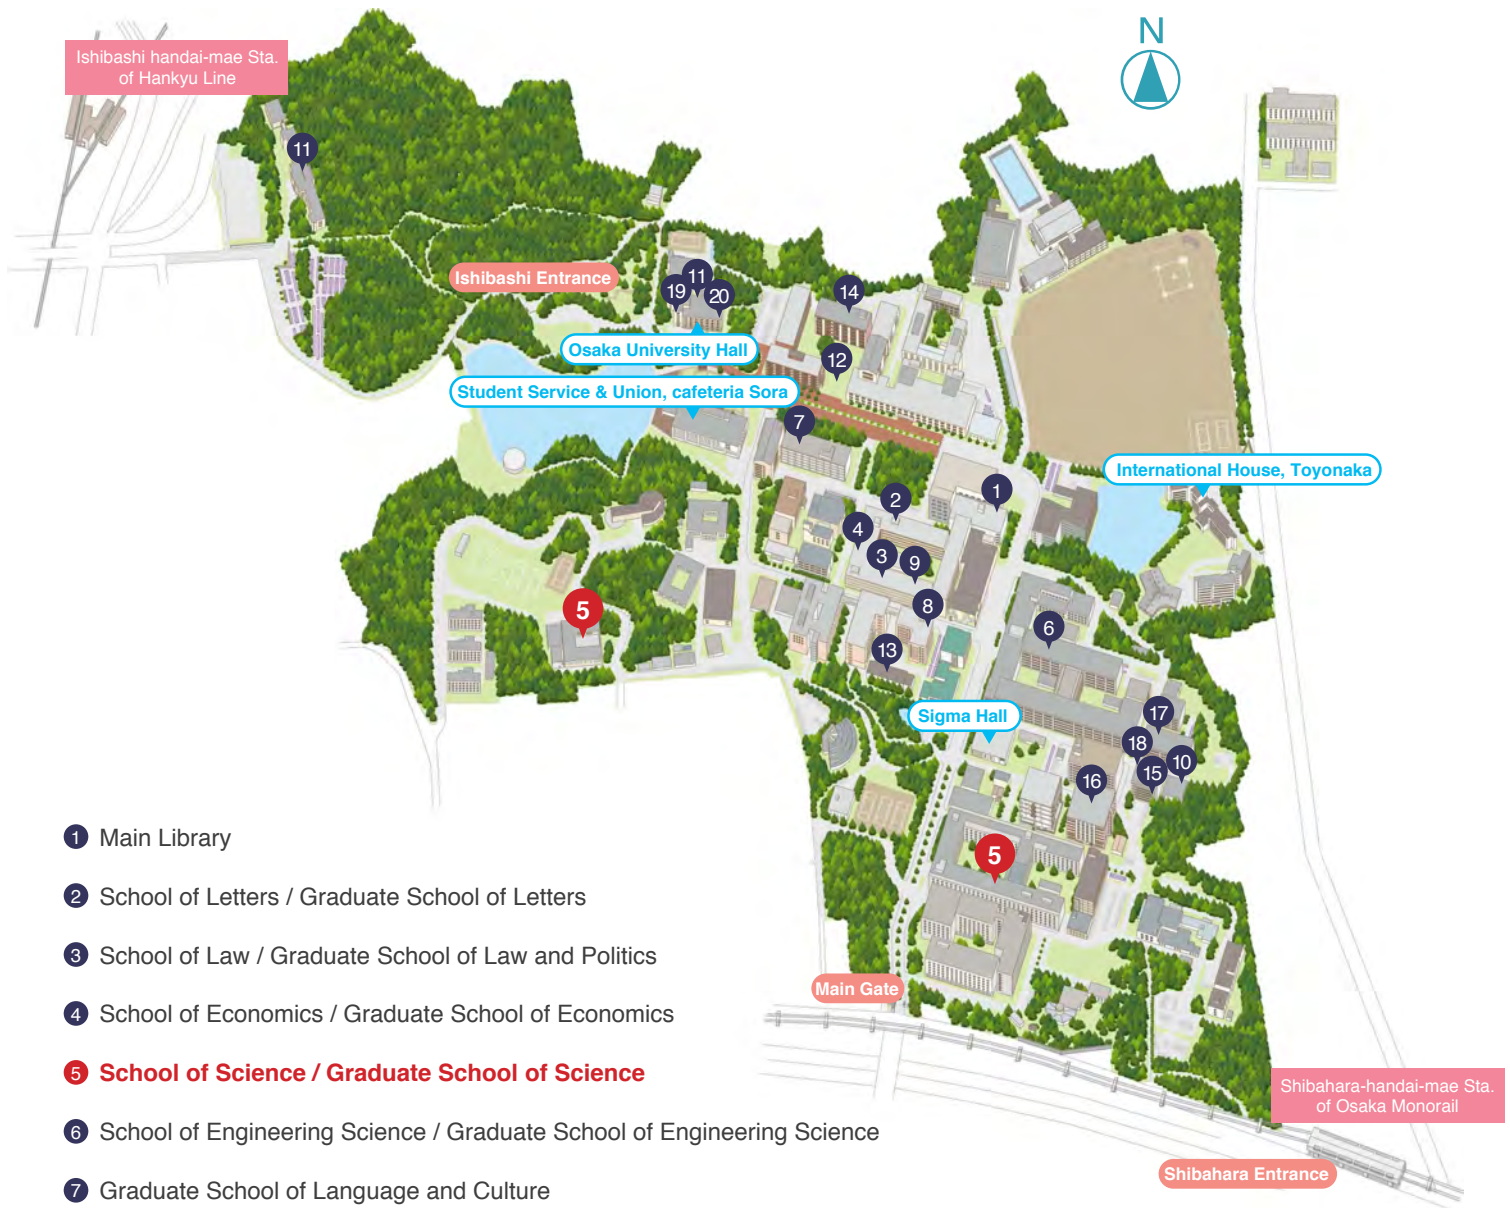

Toyonaka campus map

- ① Main Library
- ② School of Letters / Graduate School of Letters
- ③ School of Law / Graduate School of Law and Politics
- ④ School of Economics / Graduate School of Economics
- ⑤ **School of Science / Graduate School of Science**
- ⑥ School of Engineering Science / Graduate School of Engineering Science
- ⑦ Graduate School of Language and Culture
- ⑧ Osaka School of International Public Policy
- ⑨ Osaka University Law School
- ⑩ Research Center for Solar Energy Chemistry
- ⑪ Museum of Osaka University
- ⑫ Center for Education in Liberal Arts and Sciences
- ⑬ Health and Counseling Center
- ⑭ Center for the Study of Co* Design
- ⑮ Center for Mathematical Modeling and Data Science
- ⑯ Interdisciplinary Research Building
- ⑰ Institute for NanoScience Design
- ⑱ Osaka University Intellectual Property Center
- ⑲ Kaitokudo for the 21st Century
- ⑳ Tekijuku Commemoration Center

* On the campus information board, the building number of the School of Science is number 10.