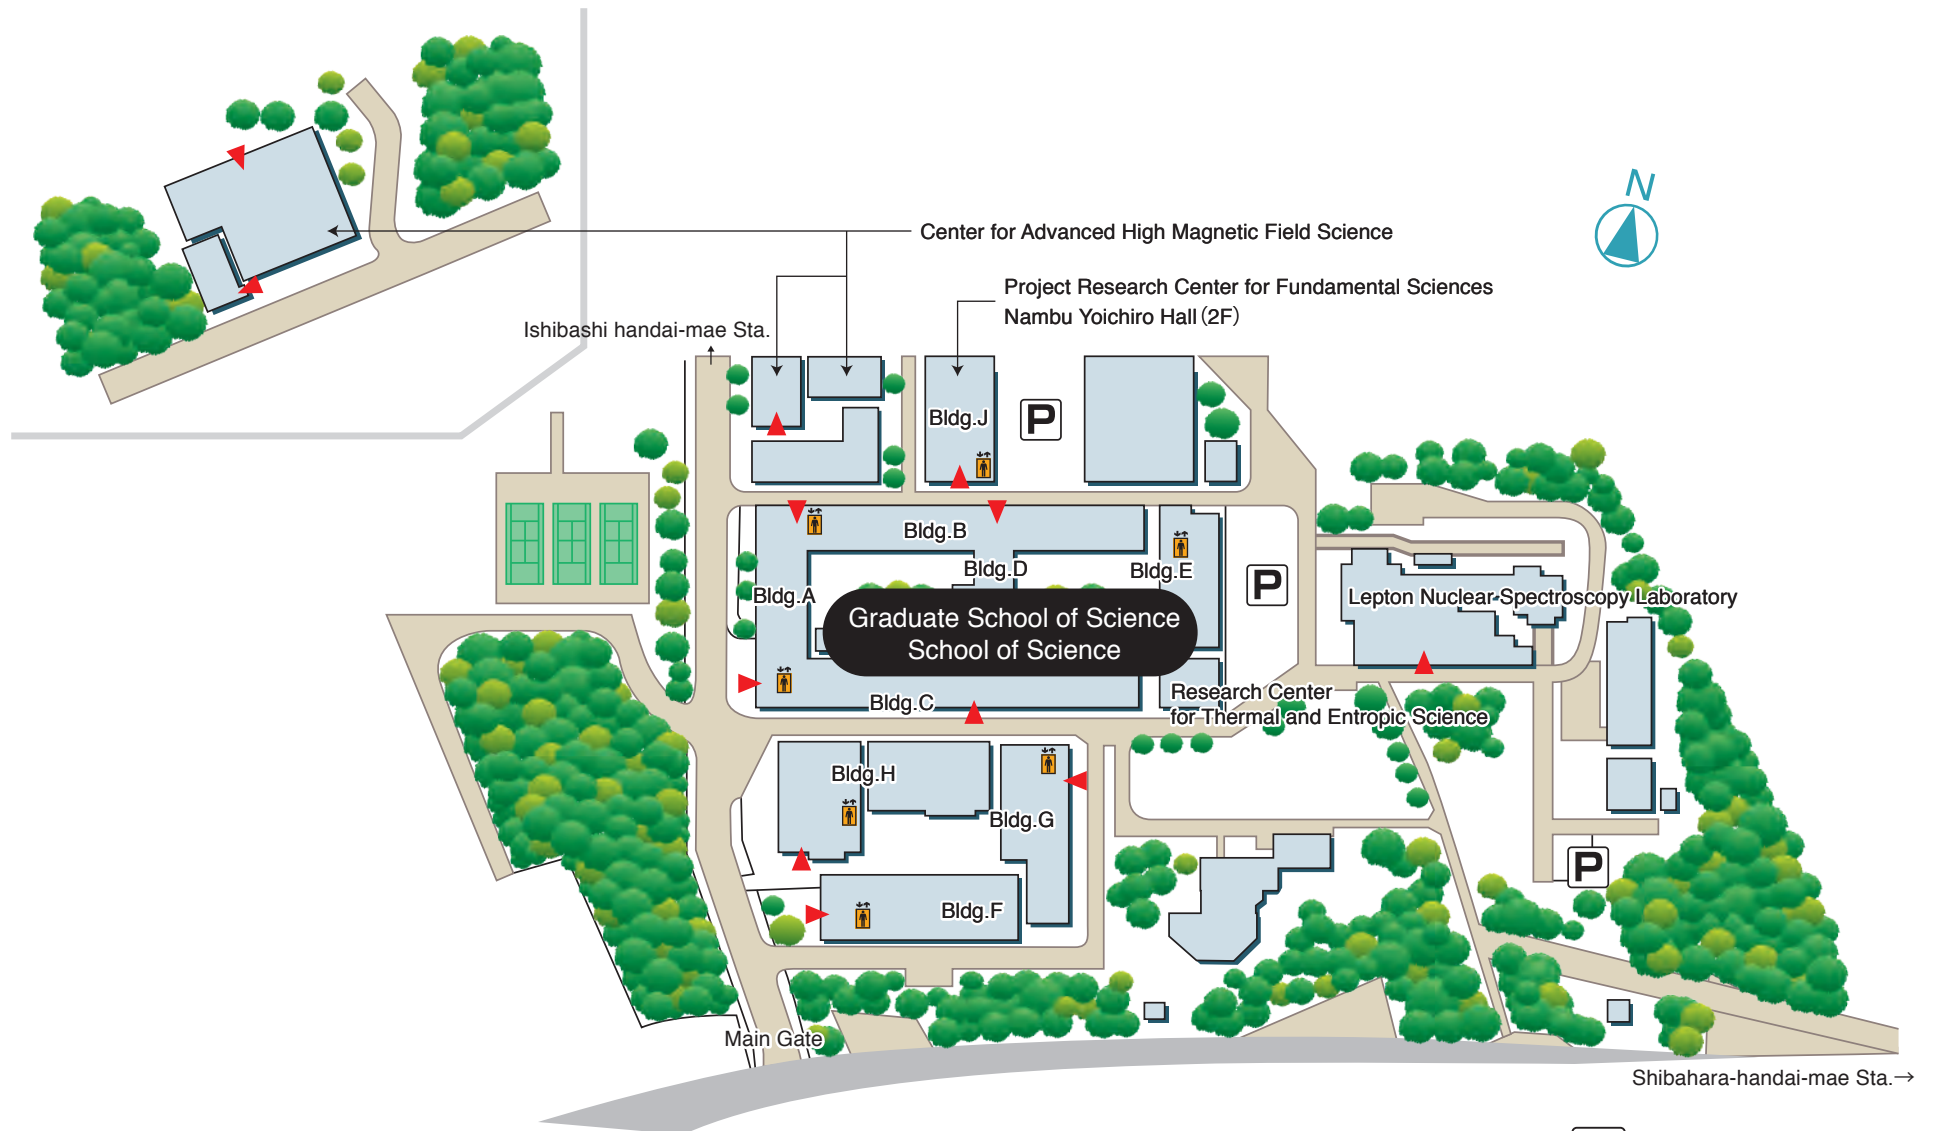

# Buildings of Graduate School of Science

Building area: 14,865<sup>m</sup><sup>2</sup>  
Architectural area: 58,169<sup>m</sup><sup>2</sup>

- ▲ Entrance
- P Parking area
- ↑ Elevator