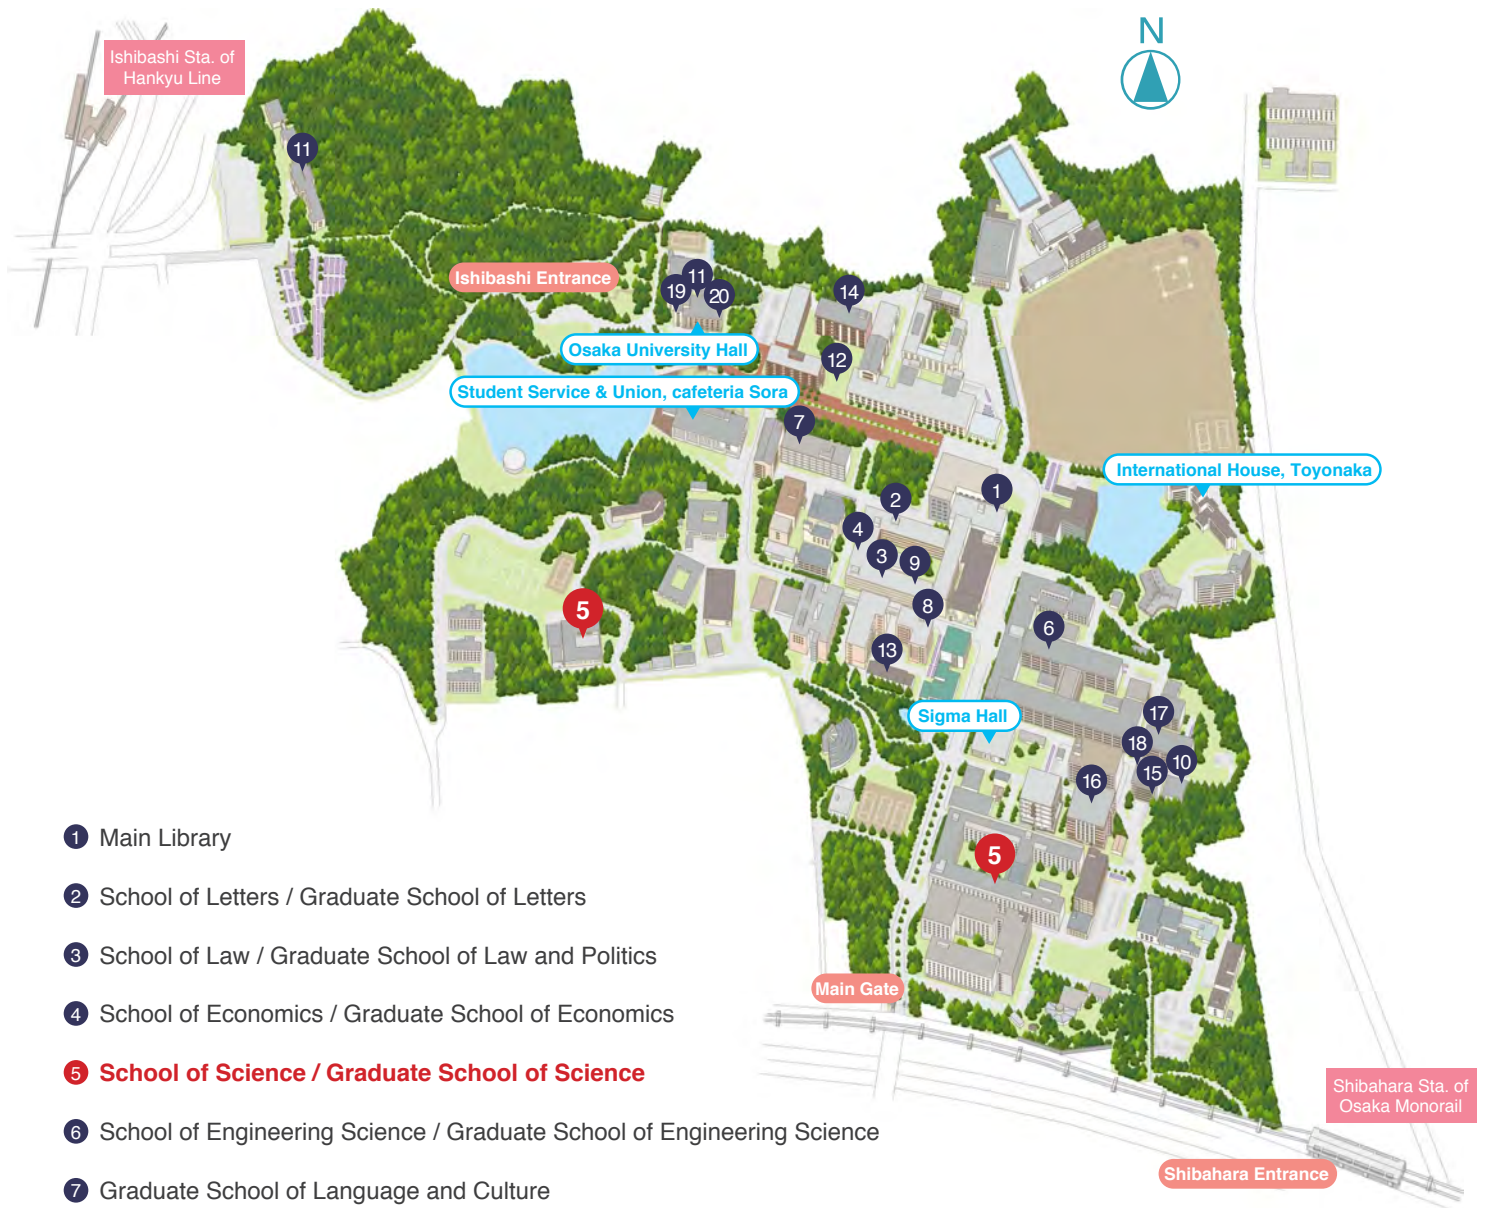

Toyonaka campus map

- ① Main Library
- ② School of Letters / Graduate School of Letters
- ③ School of Law / Graduate School of Law and Politics
- ④ School of Economics / Graduate School of Economics
- ⑤ **School of Science / Graduate School of Science**
- ⑥ School of Engineering Science / Graduate School of Engineering Science
- ⑦ Graduate School of Language and Culture
- ⑧ Osaka School of International Public Policy
- ⑨ Osaka University Law School
- ⑩ Research Center for Solar Energy Chemistry
- ⑪ Museum of Osaka University
- ⑫ Center for Education in Liberal Arts and Sciences
- ⑬ Health and Counseling Center
- ⑭ Center for the Study of Co* Design
- ⑮ Center for Mathematical Modeling and Data Science
- ⑯ Interdisciplinary Research Building
- ⑰ Institute for NanoScience Design
- ⑱ Osaka University Intellectual Property Center
- ⑲ Kaitokudo for the 21st Century
- ⑳ Tekijuku Commemoration Center

* On the campus information board, the building number of the School of Science is number 10.