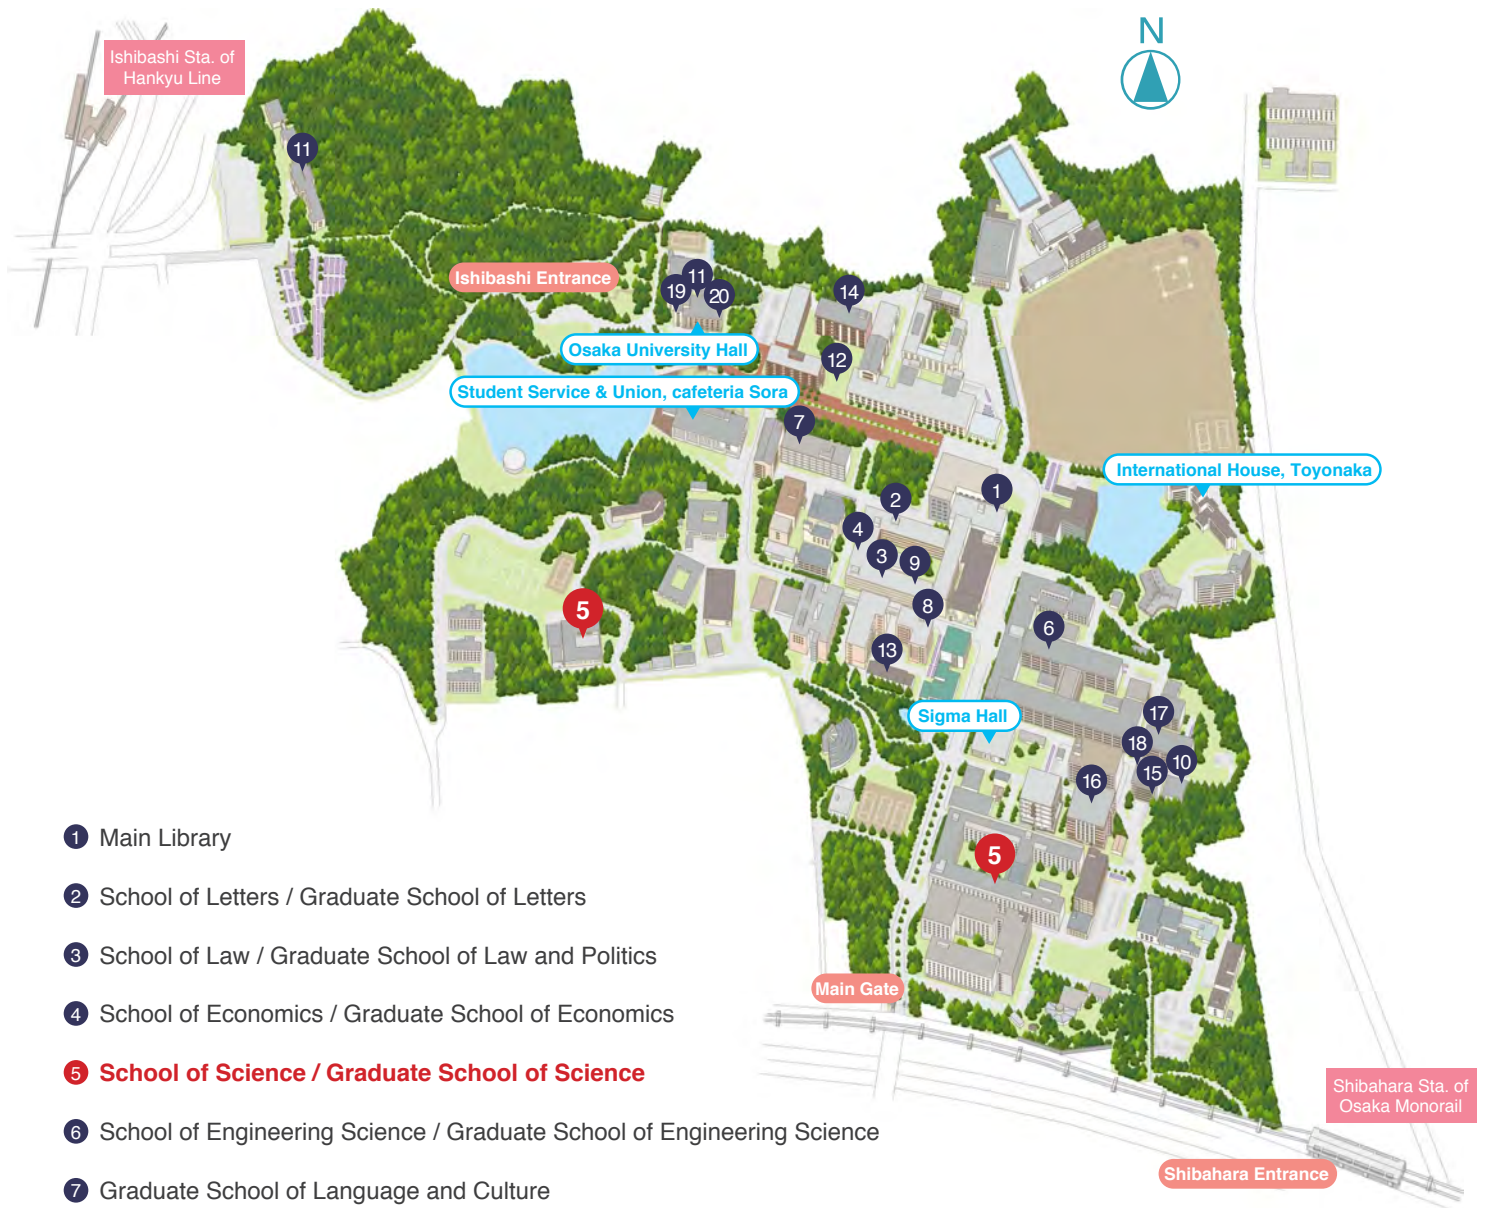

Toyonaka campus map

- ① Main Library
- ② School of Letters / Graduate School of Letters
- ③ School of Law / Graduate School of Law and Politics
- ④ School of Economics / Graduate School of Economics
- ⑤ **School of Science / Graduate School of Science**
- ⑥ School of Engineering Science / Graduate School of Engineering Science
- ⑦ Graduate School of Language and Culture
- ⑧ Osaka School of International Public Policy
- ⑨ Osaka University Law School
- ⑩ Research Center for Solar Energy Chemistry
- ⑪ Museum of Osaka University
- ⑫ Center for Education in Liberal Arts and Sciences
- ⑬ Health and Counseling Center
- ⑭ Center for the Study of Co* Design
- ⑮ Center for Mathematical Modeling and Data Science
- ⑯ Interdisciplinary Research Building
- ⑰ Institute for NanoScience Design
- ⑱ Osaka University Intellectual Property Center
- ⑲ Kaitokudo for the 21st Century
- ⑳ Tekijuku Commemoration Center