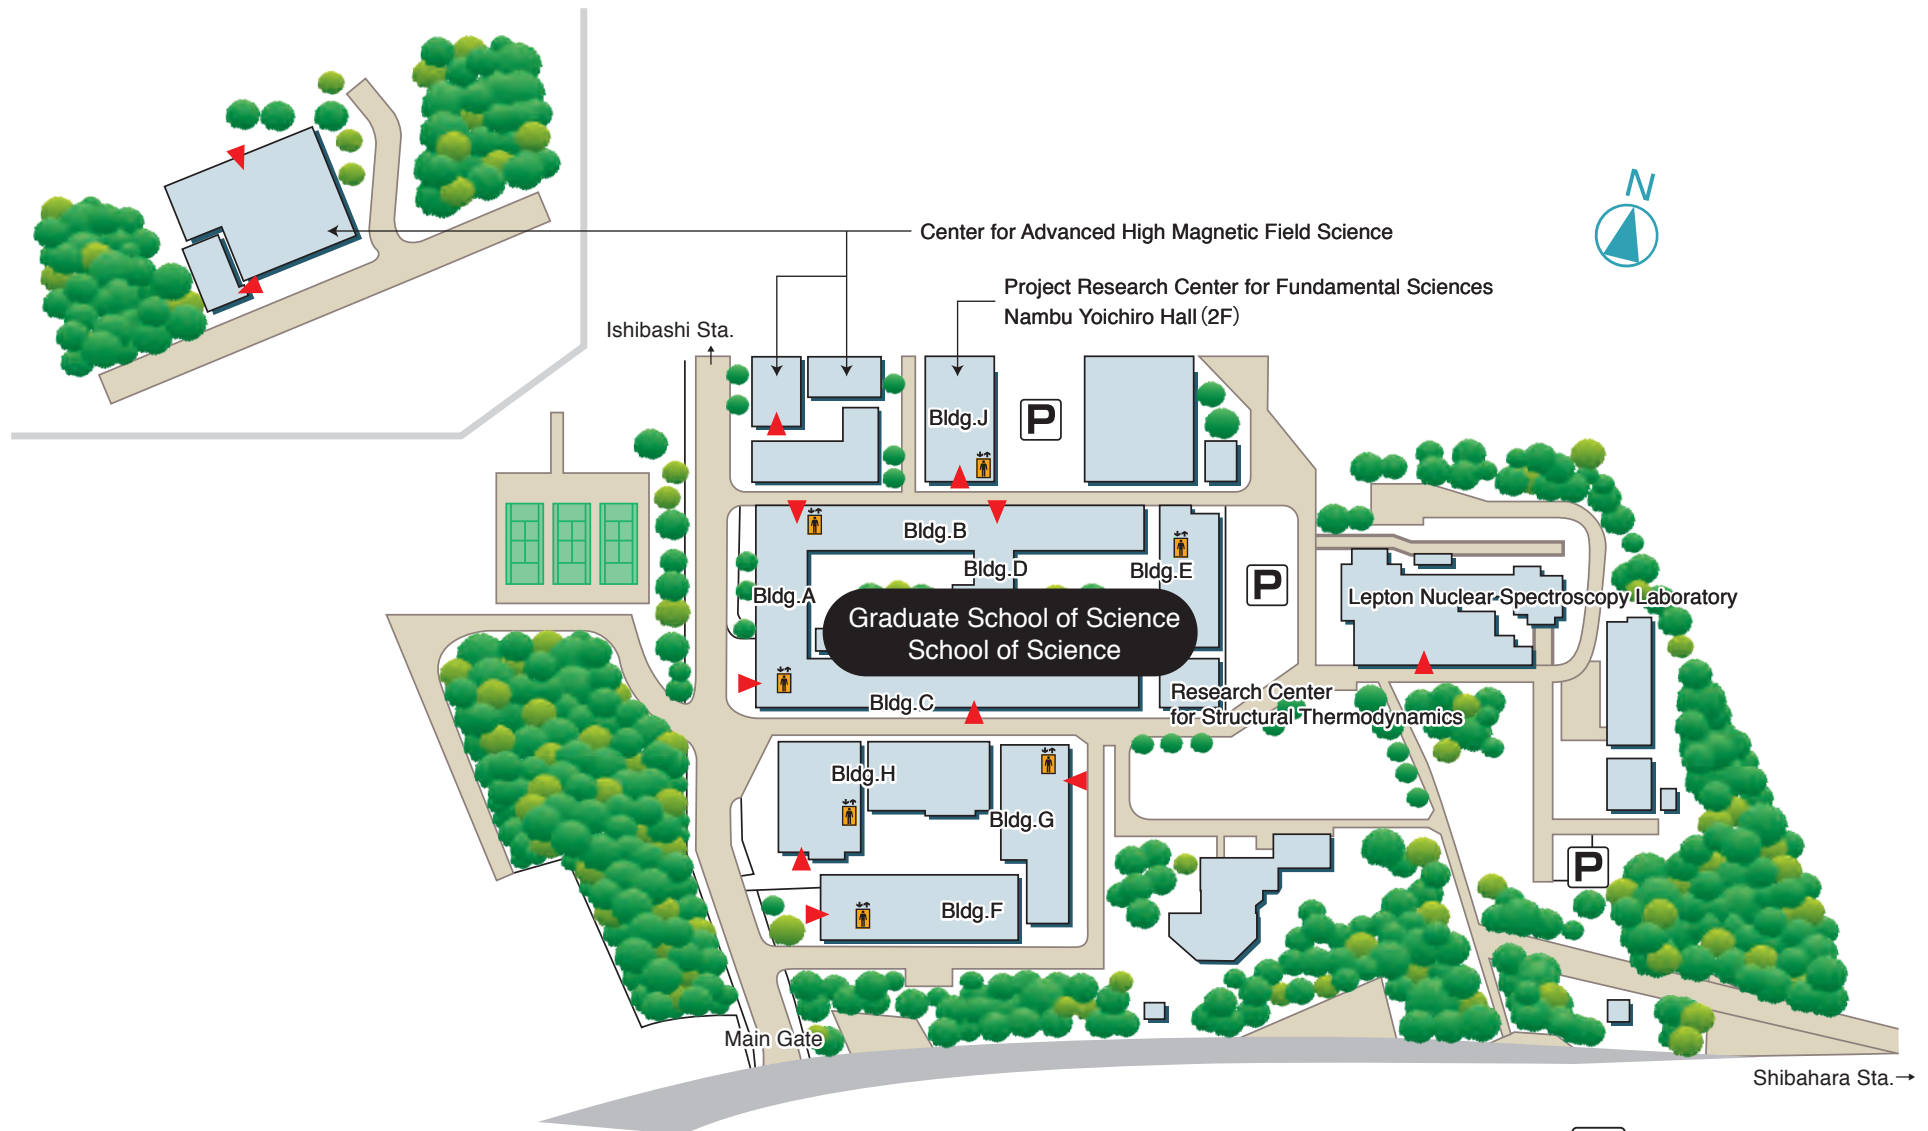

# Buildings of Graduate School of Science

Building area: 14,865<sup>m</sup><sup>2</sup>  
Architectural area: 58,169<sup>m</sup><sup>2</sup>

- ▲ Entrance
- P Parking area
- ↑ Elevator