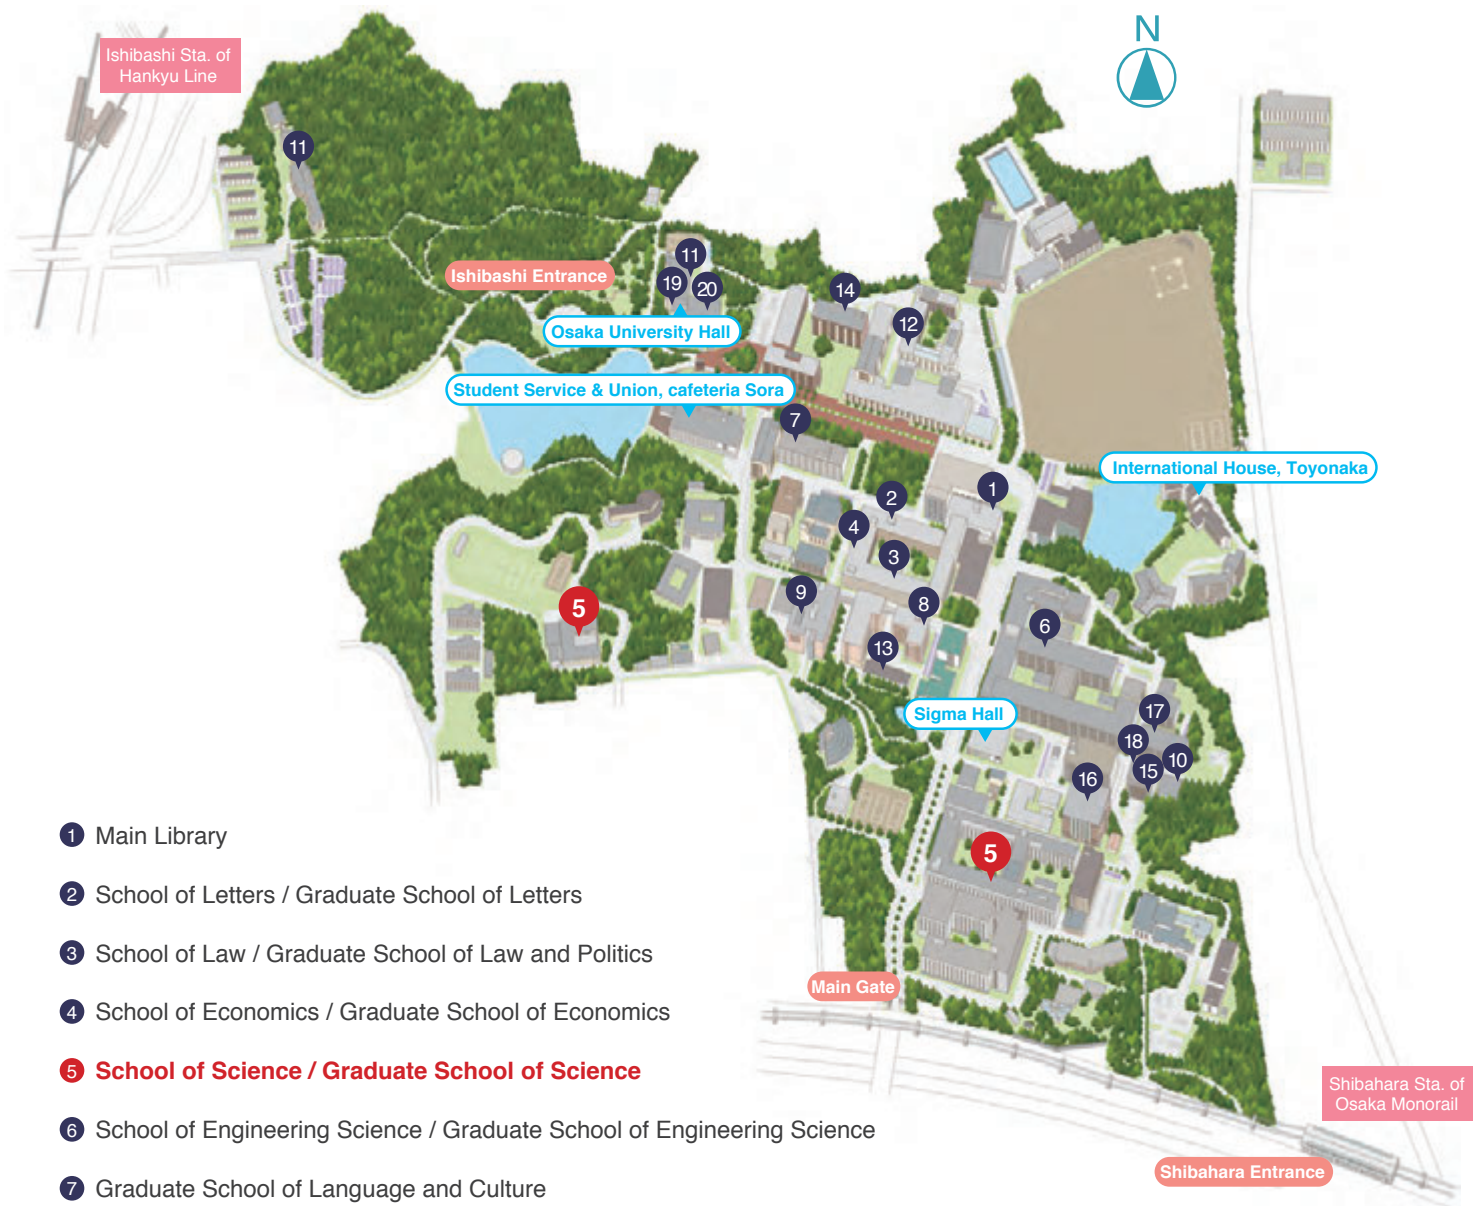

# Toyonaka campus map

- ① Main Library
- ② School of Letters / Graduate School of Letters
- ③ School of Law / Graduate School of Law and Politics
- ④ School of Economics / Graduate School of Economics
- ⑤ **School of Science / Graduate School of Science**
- ⑥ School of Engineering Science / Graduate School of Engineering Science
- ⑦ Graduate School of Language and Culture
- ⑧ Osaka School of International Public Policy
- ⑨ Osaka University Law School
- ⑩ Research Center for Solar Energy Chemistry
- ⑪ Museum of Osaka University
- ⑫ Center for Education in Liberal Arts and Sciences
- ⑬ Health Care Center
- ⑭ Center for the Study of Communication-Design
- ⑮ Center for the Study of Finance and Insurance
- ⑯ Center for Scientific Instrument Renovation and Manufacturing Support
- ⑰ Institute for NanoScience Design
- ⑱ Osaka University Intellectual Property Center
- ⑲ Kaitokudo for the 21st Century
- ⑳ Tekijuku Commemoration Center